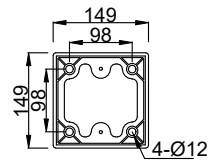

DLW-LED-048

Application: