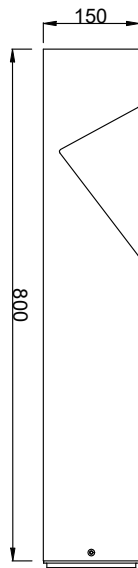

DLW-LED-048

Application: