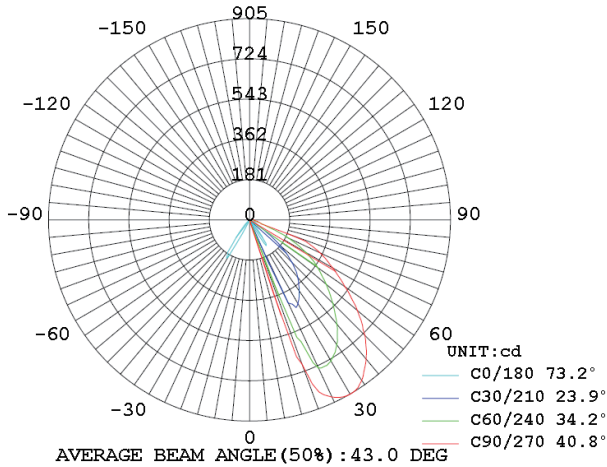

Distribution:

Features:

- Main body is made of Extruded aluminum alloy.
- The diffuser is clear anti-UV glass for high efficiency and vandal resistance.
- Cree COB led chip and Tridonic driver.
- Easy access to LED and driver.
- 2700-6500K color temperature option.
- Tamper proof fixings for increased vandal resistance.
- Anti-UV electrostatic powder spraying, regular color: Black, Silver, RAL7043, RAL7016
- IP65 rating water and rust proof protection.
- IK08 rating housing protection.
- Warranty is 3-5 years.

Specification:

Item No.	LED	Lumens	Wattage	CCT	CRI
DLW-LED-048-10W	Cree COB	617LM	10W	2700-6500K	Ra≥80
DLW-LED-048-14W	Cree COB	910LM	14W	2700-6500K	Ra≥80